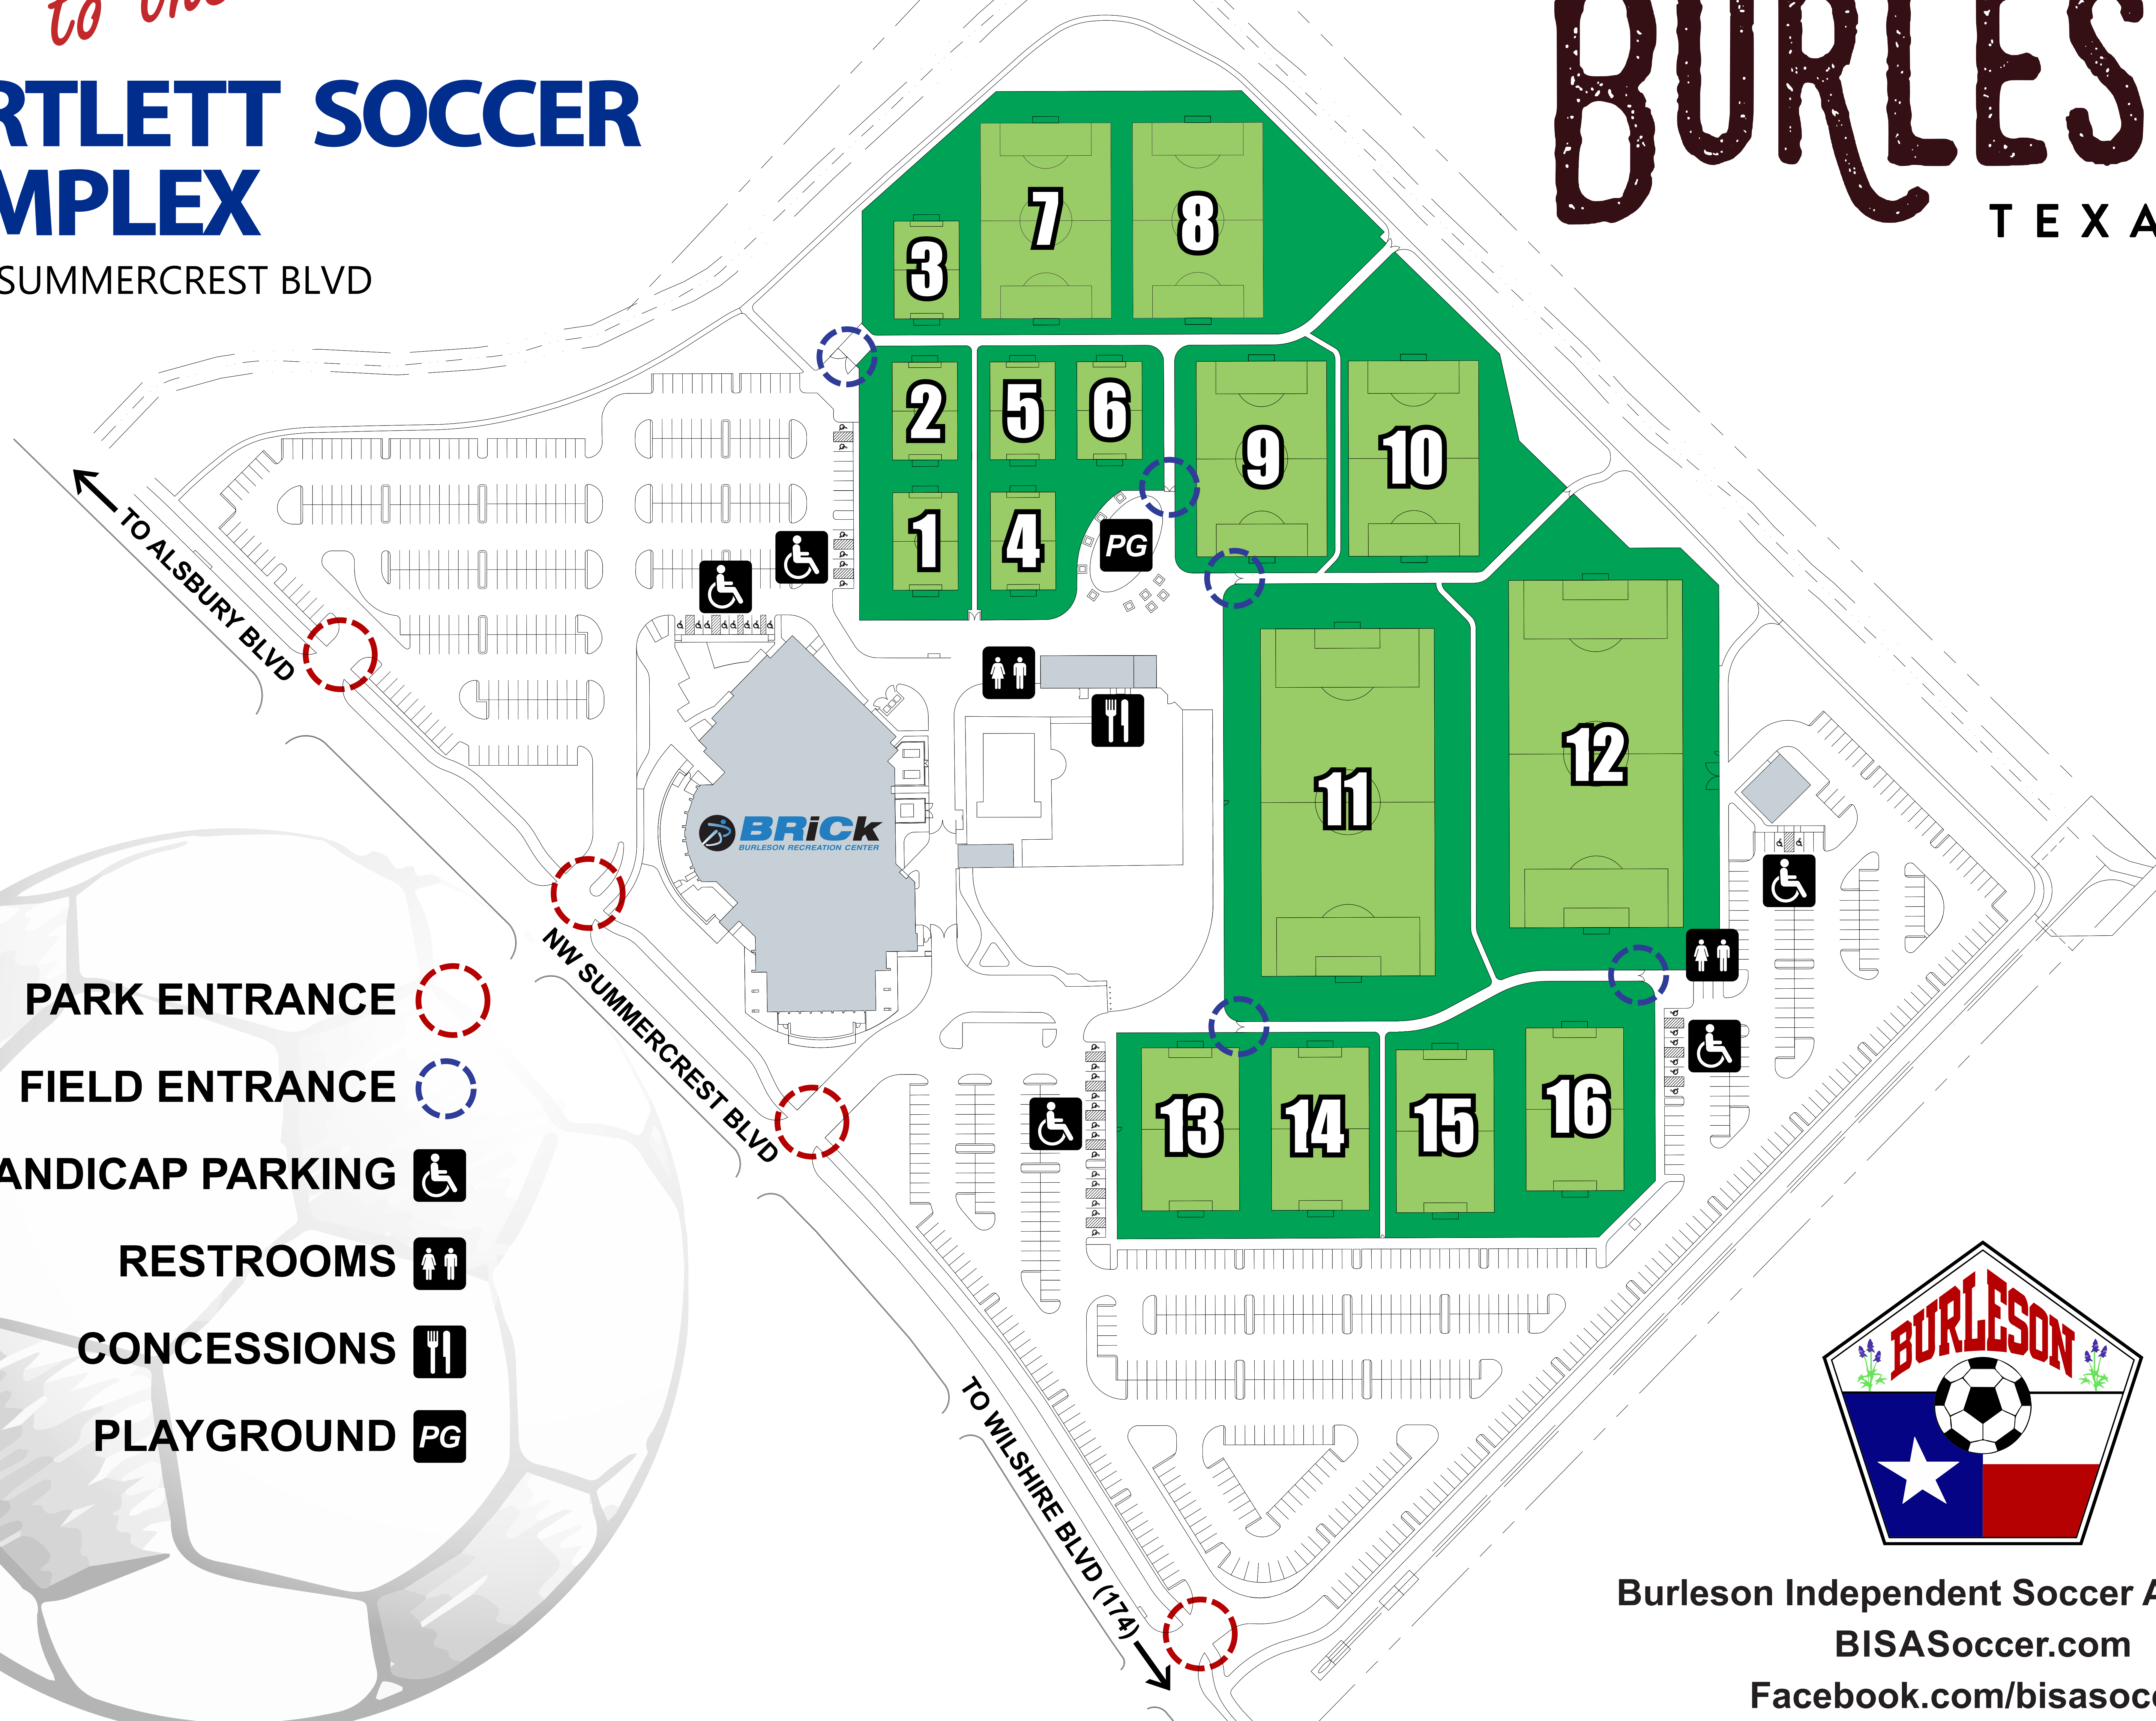

Welcome to the

BARTLETT SOCCER COMPLEX

550 NW SUMMERCREST BLVD

THE CITY OF

BURLESON TEXAS

PARK ENTRANCE 

FIELD ENTRANCE 

HANDICAP PARKING 

RESTROOMS 

CONCESSIONS 

PLAYGROUND 

Burleson Independent Soccer Association
BISASoccer.com
Facebook.com/bisasoccer/